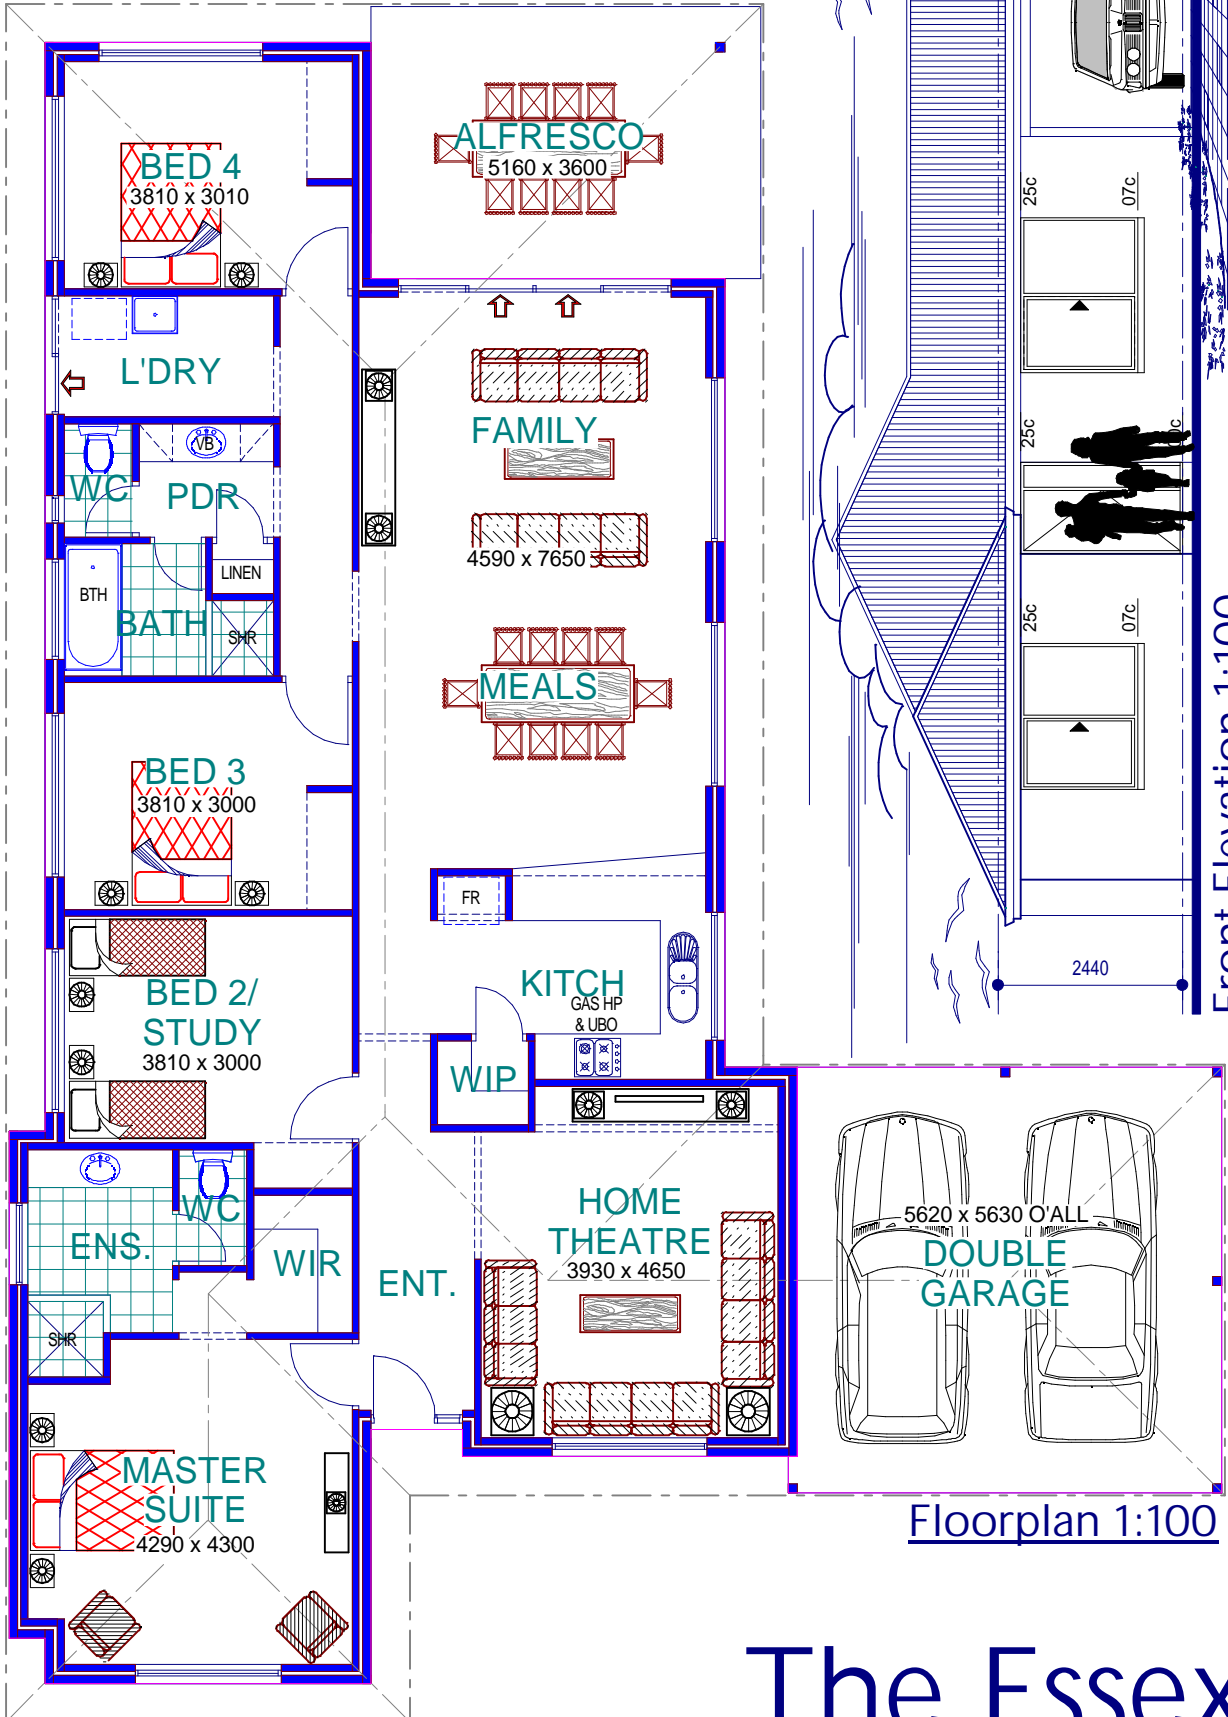

AREAS

HOUSE : 174.26m²
 ALF'CO : 14.60m²
 CARPORT : 31.70m²

TOTAL : 220.56m²
 PERIM : 65.000m

The Essex