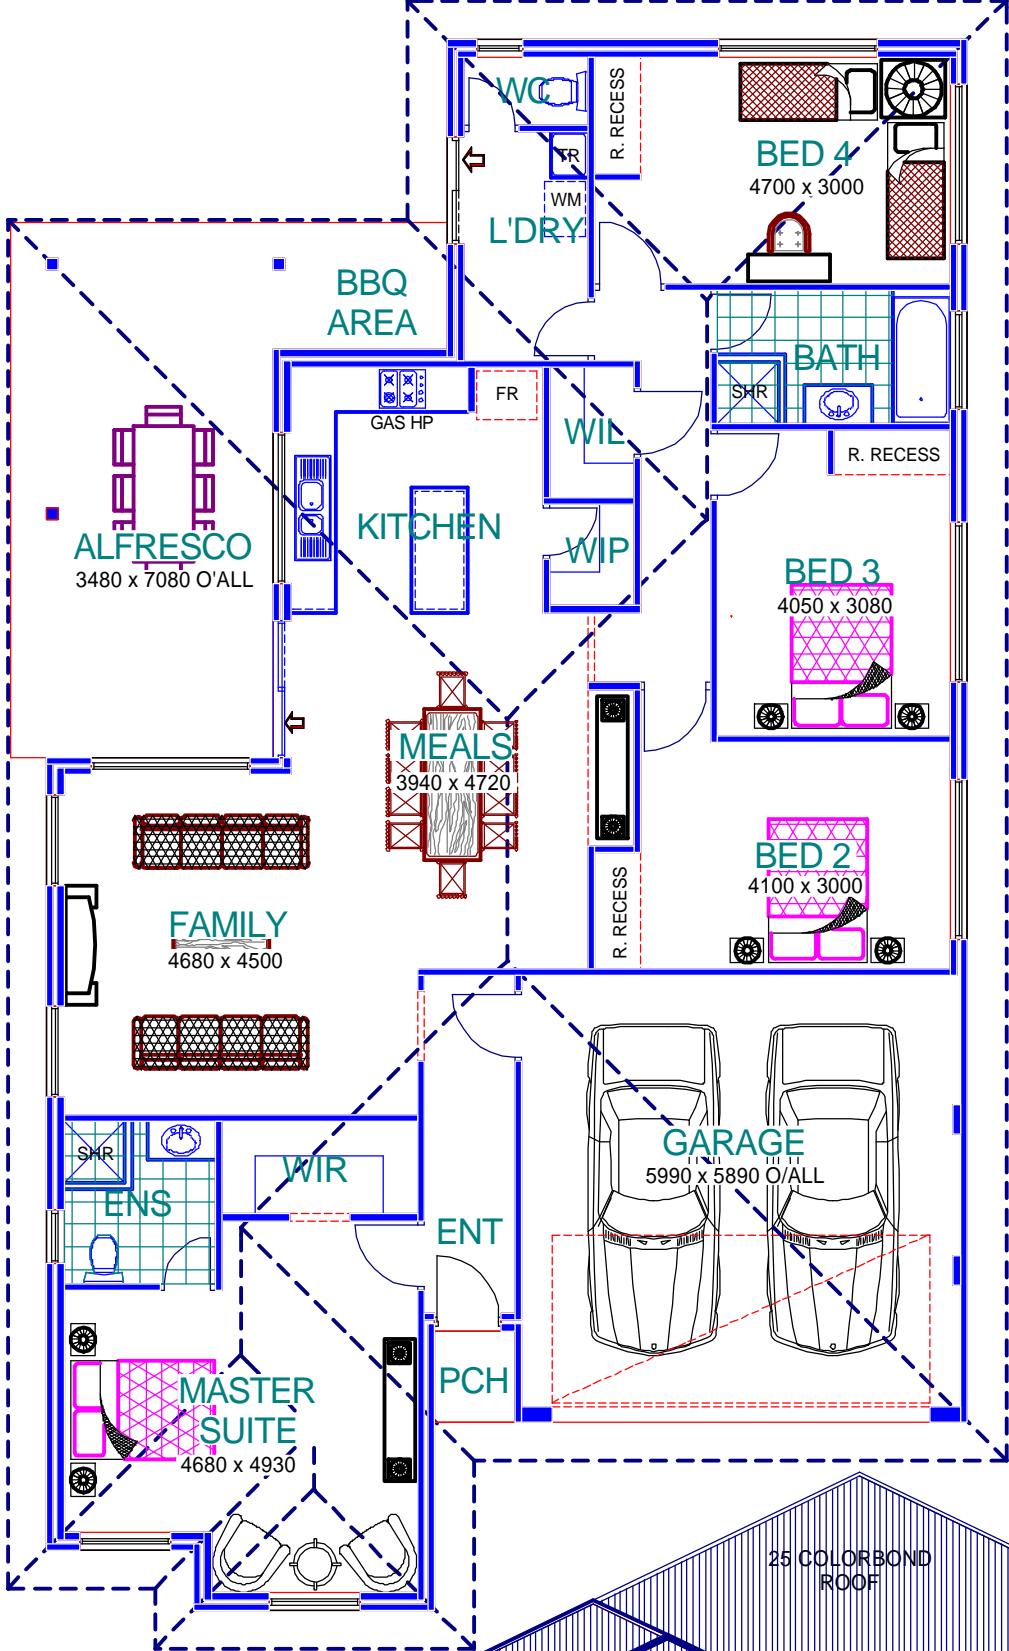

The Summertime

Midcoast Homes
Builders

GRH
Designs
0419 930 717
Build with GRH Design & Build

Area:	
Living.....	160.13m²(65.96m PERIM)
Alfresco.....	22.56m²
Garage.....	34.92m²
V'dah.....	1.27m²
Total.....	218.88m²
Roof area.....	253.91m²