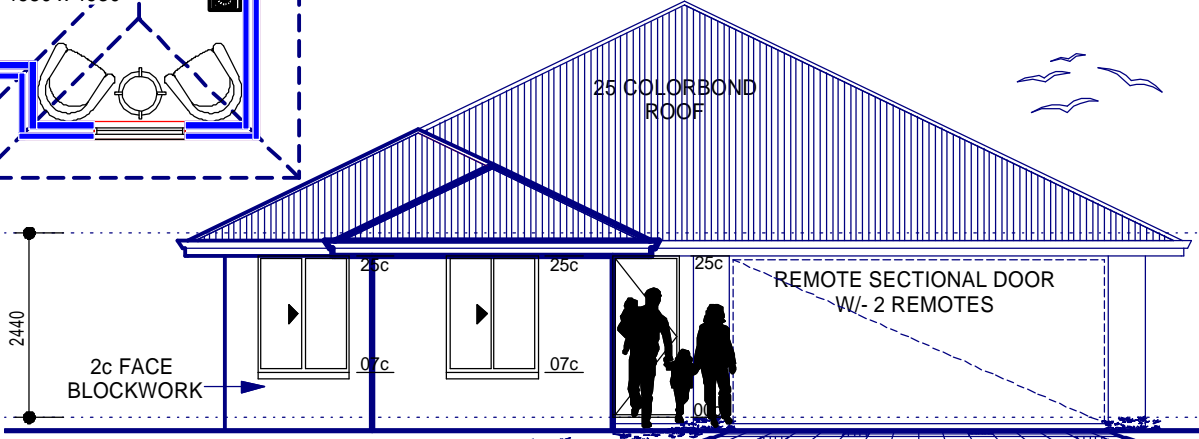

Front Elevation 1:100