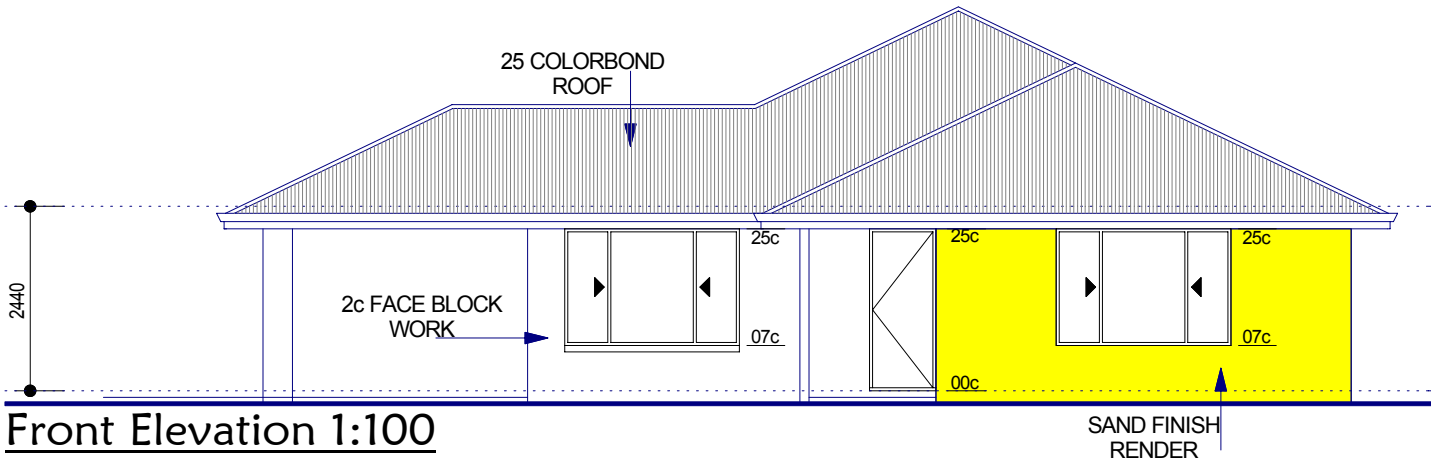

Area:
 Living.....131.16m²(48.760m PERIM)
 Carport.....17.50m²
 Porch.....4.50m²
 Total.....153.16m²
 Roof area.....182.19m²

Copyright GRH Designs 2007

GRH
Designs

0419 930 712
Residential Design Services