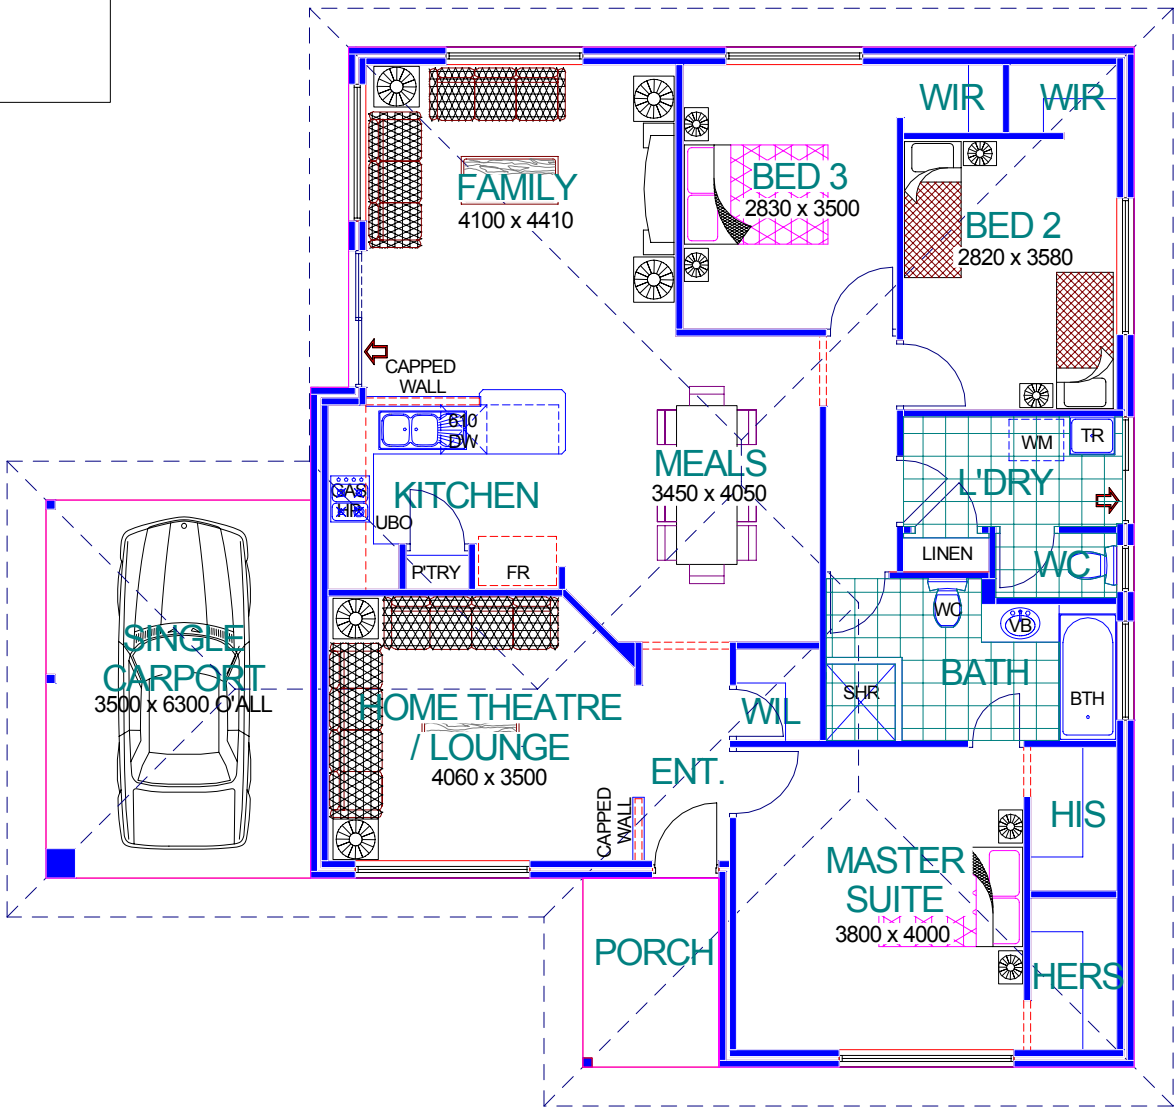

Area:
 Living.....131.16m²(48.760m PERIM)
 Carport.....17.50m²
 Porch.....4.50m²
 Total.....153.16m²
 Roof area.....182.19m²

Copyright GRH Designs 2007

GRH
Designs

0419 930 712
Residential Design Services