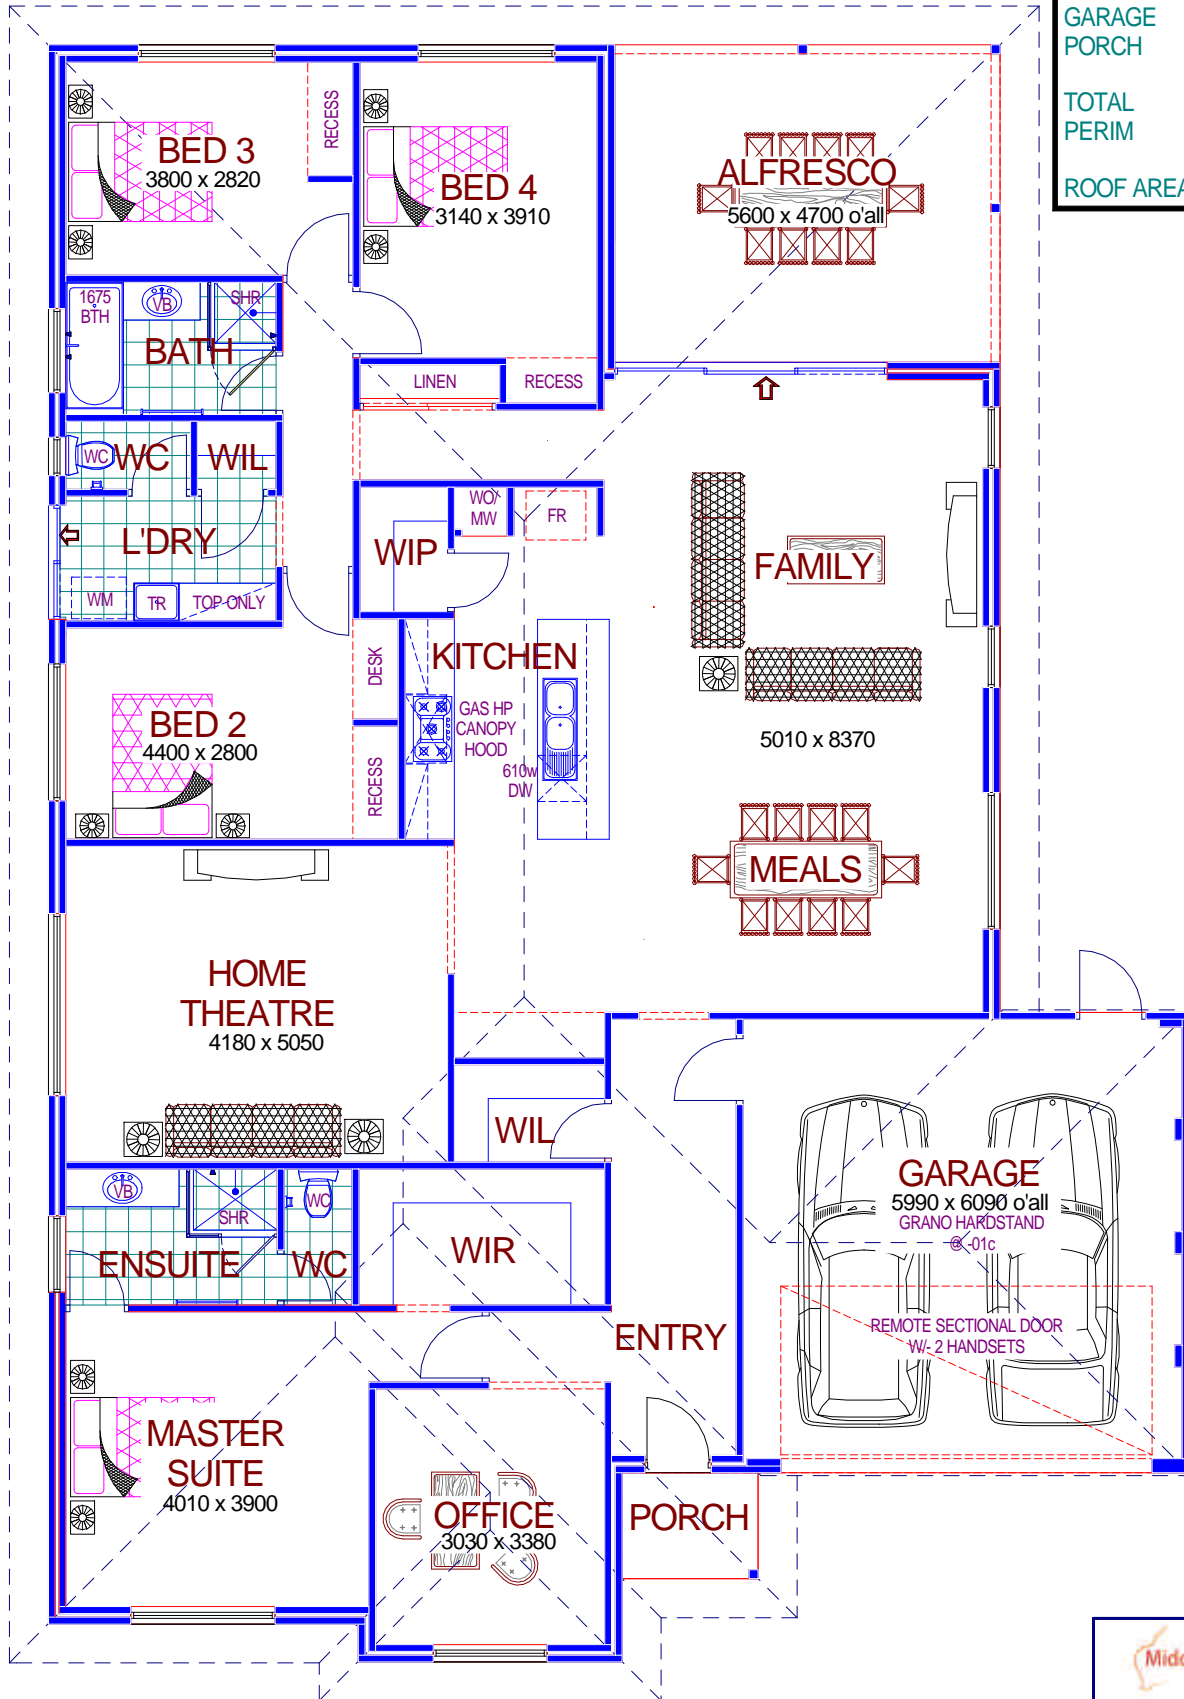

AREAS	
HOUSE	: 212.93m ²
ALFICO	: 21.42m ²
GARAGE	: 35.62m ²
PORCH	: 2.52m ²
TOTAL	: 272.49m²
PERIM	: 67.96m
ROOF AREA: 000.00	

The Hansen

Midcoast Homes
 Building the Future

GRH Designs
 Residential Design Solutions